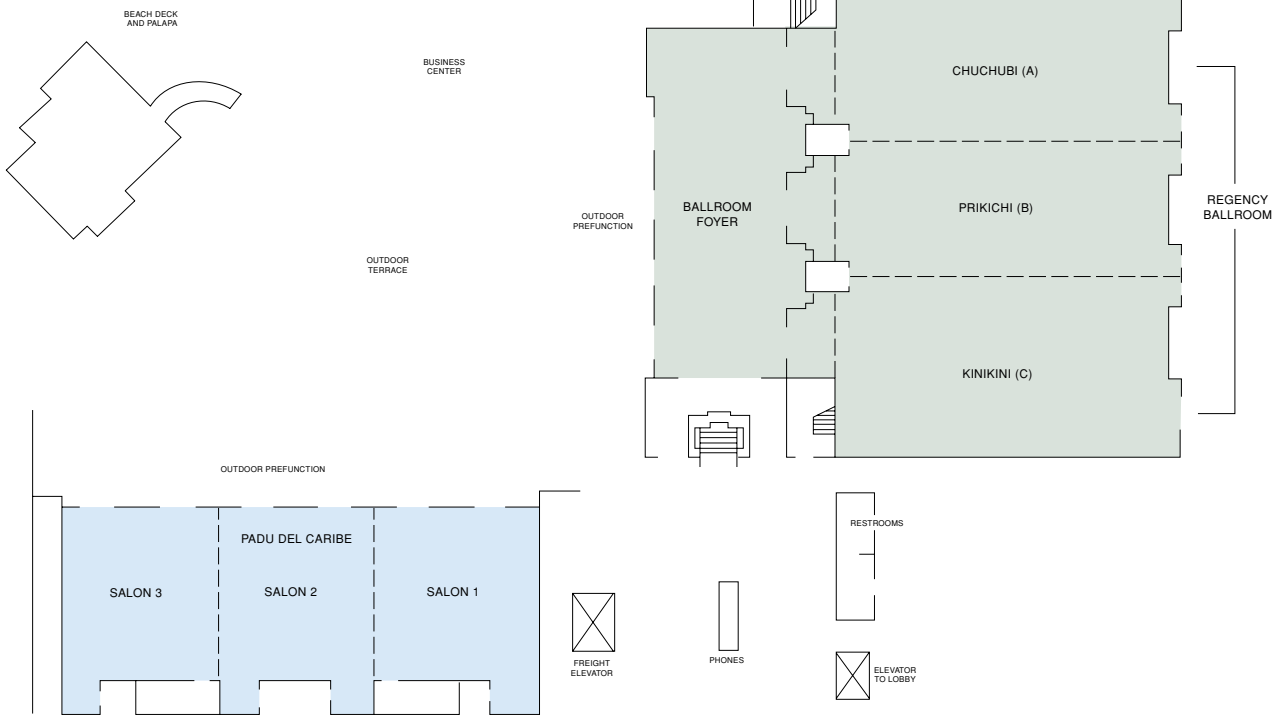

Hyatt Regency Aruba Resort & Casino

DIRECTIONS

Six miles from Queen Beatrix International Airport (15 minutes).

LOWER LEVEL

FOURTH FLOOR

FIFTH FLOOR