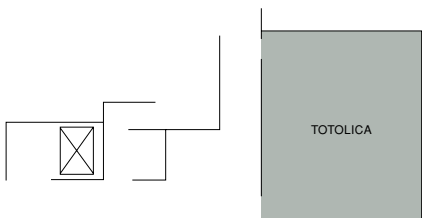

Hyatt Regency Aruba Resort & Casino

DIRECTIONS

Six miles from Queen Beatrix International Airport (15 minutes).

LOWER LEVEL

FOURTH FLOOR

FIFTH FLOOR